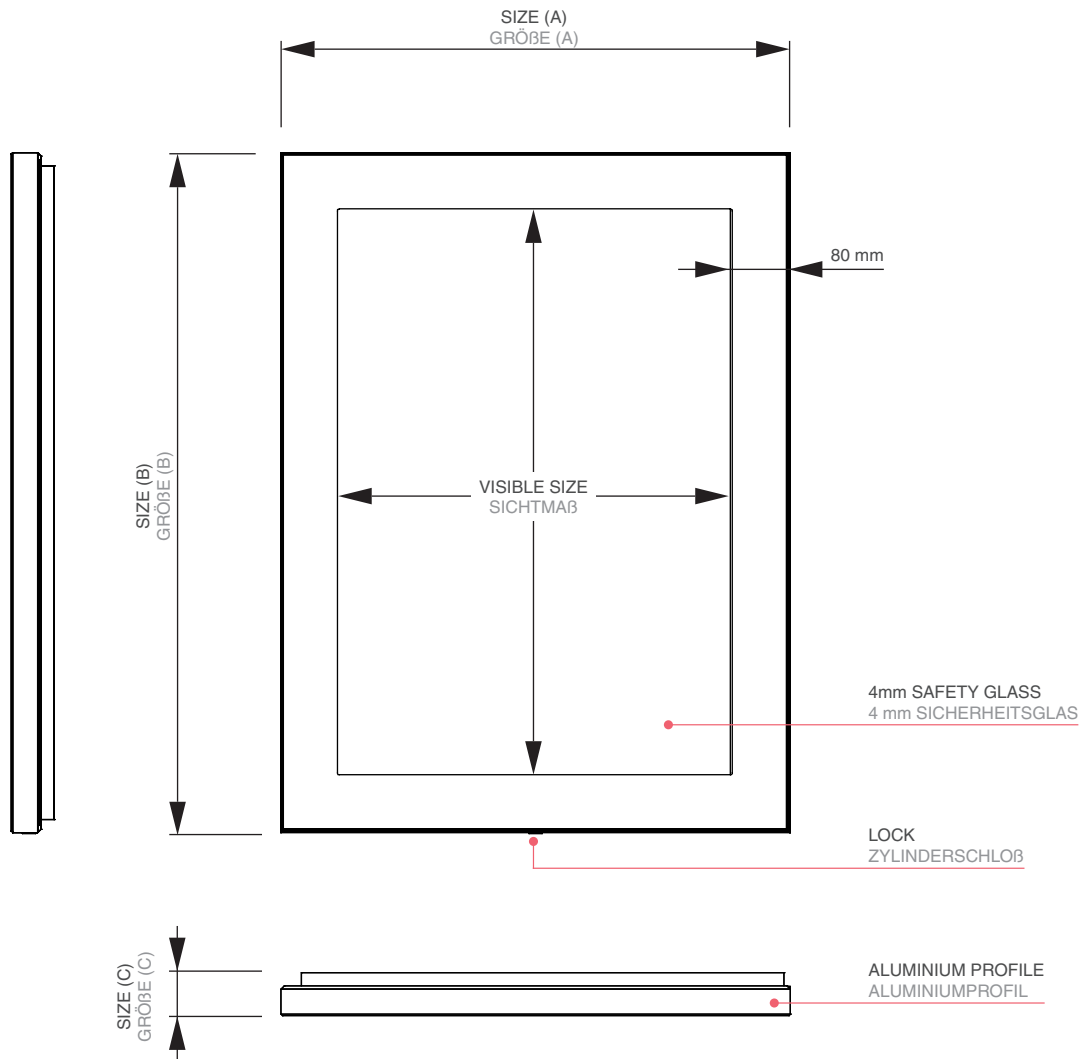

Outdoor Premium Poster Case

Lockable Notice Boards | Outdoor

Outdoor Premium Poster Case

• IP56 outdoor • state of the art manufactured showcase • secured with lock for inside posters protection • waterproof - suitable for public outdoor use • easy to use poster changing system

Premium Schaukasten

• IP56 - wetterfest • moderner Schaukasten • abschließbar und wetterfest - für den Außeneinsatz • einfacher Plakatwechsel

Outdoor Premium Poster Case

Lockable Notice Boards | Outdoor

BACKVIEW RÖCKANSICHT

Outdoor Premium Poster Case

Lockable Notice Boards | Outdoor

Article code	EAN / GTIN	Poster size	Visible size	Size (A x B x C)	Locks	Holes pitch (X x Y)	Net weight
Artikelcode	EAN / GTIN	Plakatformat	Sichtmaß	Größe (A x B x C)	Schlösser	Lochabstand (X x Y)	Netto Gewicht
SCEOSA1	8596052031076	A1 (594 x 841 mm)	571 x 818 mm	737 x 984 x 62 mm	1	681 x 640 mm	19,47 kg
SCEOSA0	8596052031083	A0 (841 x 1189 mm)	818 x 1166 mm	984 x 1332 x 62 mm	2	928 x 988 mm	31,57 kg
SCEOS70x100	8596052031090	700 x 1000 mm	677 x 977 mm	843 x 1143 x 62 mm	1	787 x 799 mm	29,70 kg
SCEOS800x1200	8596052031106	800 x 1200 mm	777 x 1177 mm	943 x 1343 x 62 mm	2	887 x 999 mm	32,51 kg
SCEOS100x140	8596052031113	1000 x 1400 mm	977 x 1377 mm	1143 x 1543 x 62 mm	2	1087 x 1199 mm	40,16 kg
SCEOS1016x1524	8596052031847	40" x 60"	993 x 1501 mm	1159 x 1667 x 62 mm	2	1103 x 1323 mm	44,71 kg
SCEOS1185x1750	8596052031137	1185 x 1750 mm	1162 x 1727 mm	1328 x 1893 x 62 mm	2	1272 x 1549 mm	53,68 kg
SCEOS1200x1800	8596052031854	1200 x 1800 mm	1177 x 1777 mm	1343 x 1943 x 62 mm	2	1287 x 1599 mm	58,55 kg