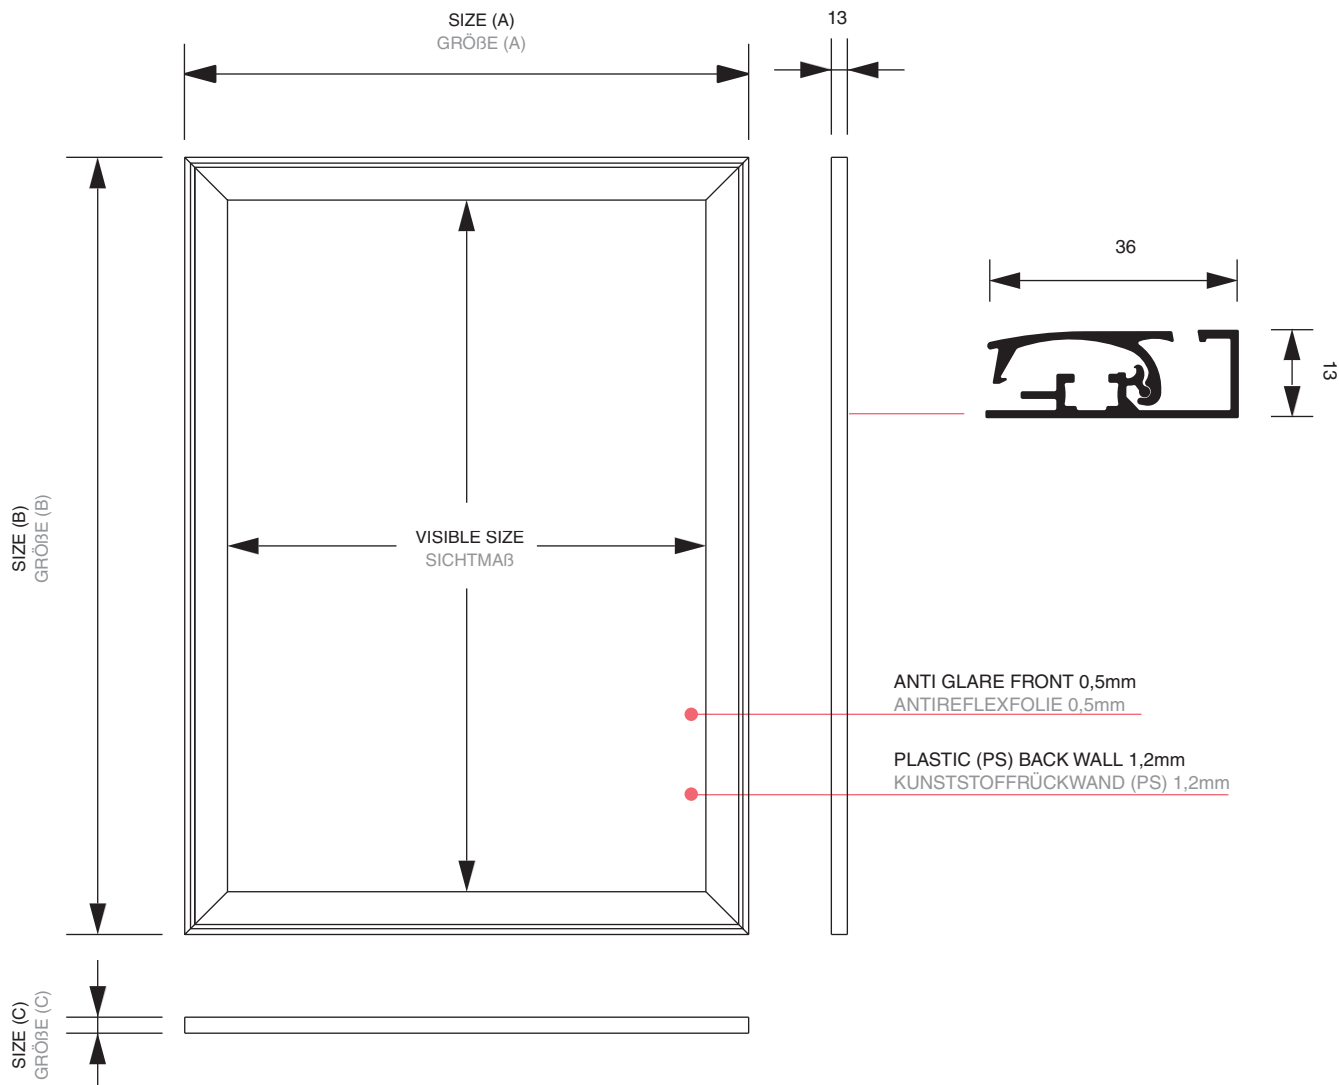

Snapframe COMPASSO®

POSTER FRAMES > SNAP FRAMES