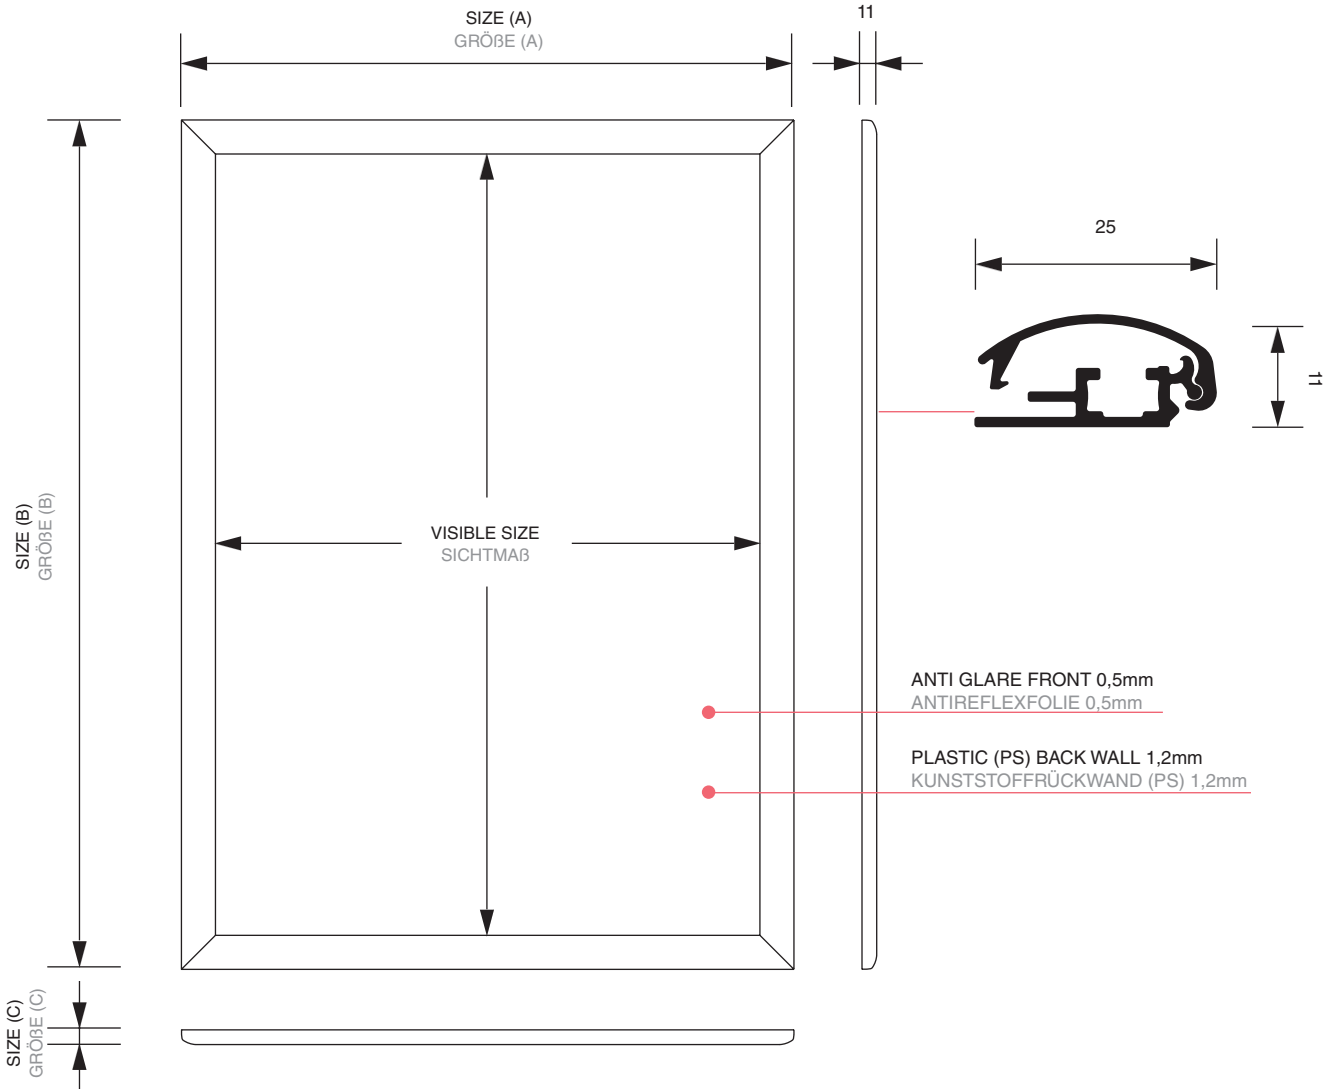

Snap frame Profile 25 mm / mitred corner

POSTER FRAMES > SNAP FRAMES